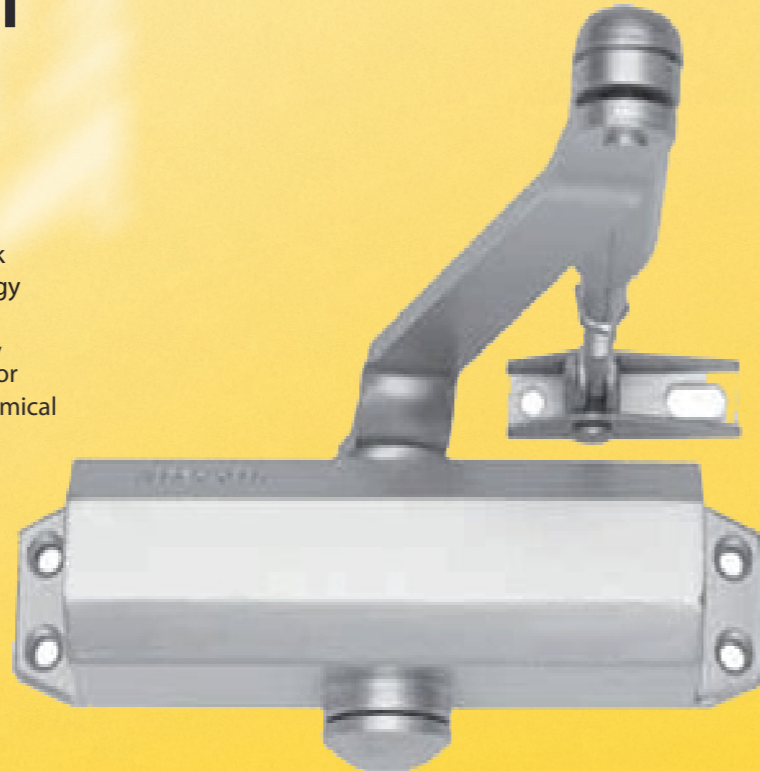

DC110 / MP522 Surface Mounted Door Closer

**Decent Price
價格平**
**Low Inventory
無分左右，減低庫存量**
**Easy to Install
易安裝**
**1Hour Fire Resistant
1小時防火**

Make your door smarter with a door closer designed to secure and simplify your life. Sleek design combine with state-of-the-art technology

In order to close the door in a controlled speed, a door closer is used in order to prevent the door from slamming. Yale DC110/MP522 is an economical door closer for light duty door applications.

Trusted every day

Specifications 規格

Details 詳情	Features 特徵
Product Description 產品敘述	Yale Surface Mounted Door Closer, EN Size 3, Standard Arm, Silver 明鉗, EN3, 標準
Type 類別	Rack & Pinion 齒輪及齒條
Spring Sizes EN 閉門力量等級	EN 3
Arm Assembly Type 安裝臂類 (Standard / Slide Channel Arm / Hold Open Type)	Standard Arm 標準臂
Adjustments Facility 可調較項目	Closing Speed and latching action are adjustable 可調閉門速度
Area of Application 可用於	Wooden or Metal Doors 木或金屬門
Closing Speed 閉門速度	Speed 1 Closing Speen 閉門速度: 180°- 15° Speed 2 Locking Speed 閉鎖速度: 15°- 0°
Hold Open 停制 / Parallel Arm 平行臂	NA
Standards 標準	In compliance with 符合 EN 1154
UL Listed UL	Yes 有
Suitable for door width 適合門濶	750-950mm
Suitable for door weights 適合門重	60 kg
Cycle Tested 用量測試	100000
Finishes 表面顏色	Silver 銀色