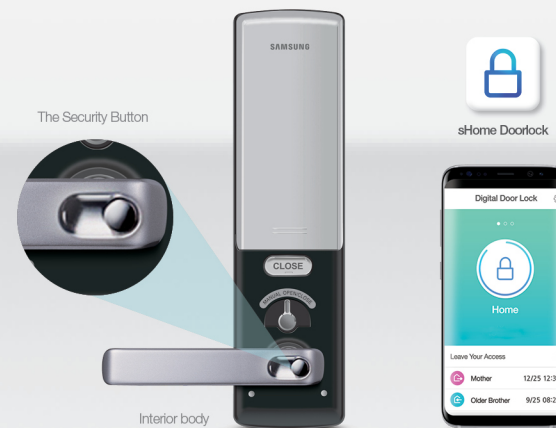

SHP-DH525

- Realtime family arrival notification over smartphone
- Saving family access time and date (Up to 30 records)
- One touch unlock with smartphone
- The security button on the internal handle

SHP-DADT300/EN(Zigbee module : Option)