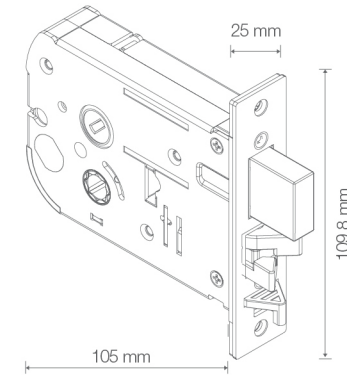

Mortise

Type 1
SHS-AML220