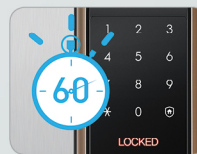

Family Arrival Notification

Check family members' safe return on your smart phone in real time.

Door Access History on Smart Phone

Free download the mobile app, **sHome Doorlock** from the iTunes App Store™ or Google Play™ for the connected doorlock service.

The connected doorlock services may not be in some countries.

Family Arrival Notification

Key Features

Push or Pull

Anti-Panic Bar

No more grab and turn, just pull and push!  
The push-pull door handle mechanism makes it easier to open and close the door than ever before.

Smart Sensor and More

Activates doorlock automatically by sensing the movement around a door.

Welcome You and Your Family

The embedded IR sensor detects the motion when you and your family approach the connected doorlock within the range of 50cm. And, the front touch panel(backlight) starts blinking. Which shows it is ready for authenticate PIN and Bluetooth pairing.

Suspicious Movement Alert

When the embedded IR sensor detects any suspicious movement over one minute, it sounds siren for warning.

Fire Alarm

Detects abnormally high temperature in house and warns you of fire risk.