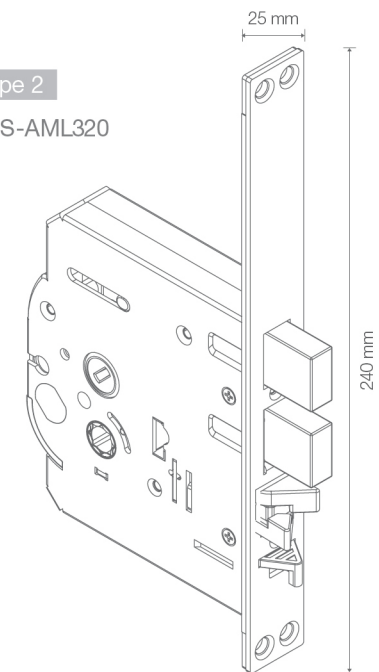

Type 2
SHS-AML320