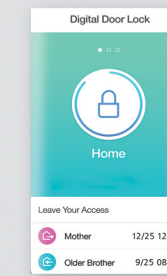

Samsung SDS  
Digital Doorlock  
Catalog

insight to!nspiration

 SAMSUNG SDS

Connected Doorlock  
**Premium PUSH PULL** SERIES

Open With Smart Phone  
(Bluetooth Keyless Entry)

Connected Doorlock  
**Premium PUSH PULL** SERIES

Connected Doorlock Service

Open With Smart Phone

Your smartphone is the door key. You can unlock the door with the mobile app, 'sHome Doorlock'.

Door Access History on Smart Phone

Easily check who and when is in and out on your smartphone anytime anywhere. (up to 30 records)

Family Arrival Notification

Check family members' safe return on your smart phone in real time.

Door Access History on Smart Phone

Free download the mobile app, **sHome Doorlock** from the iTunes App Store™ or Google Play™ for the connected doorlock service.