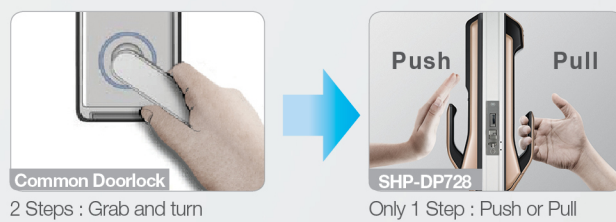

The connected doorlock services may not be in some countries.

Family Arrival Notification

Key Features

Push or Pull

Anti-Panic Bar

No more grab and turn, just pull and push!  
The push-pull door handle mechanism makes it easier to open and close the door than ever before.

Smart Sensor and More

Activates doorlock automatically by sensing the movement around a door.

Welcome You and Your Family

The embedded IR sensor detects the motion when you and your family approach the connected doorlock within the range of 50cm. And, the front touch panel(backlight) starts blinking. Which shows it is ready for authenticate PIN and Bluetooth pairing.