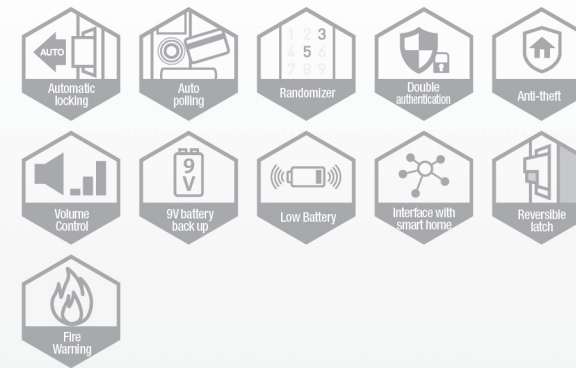

SHS-H635

- Sleek product design
- Red circle LED indicator