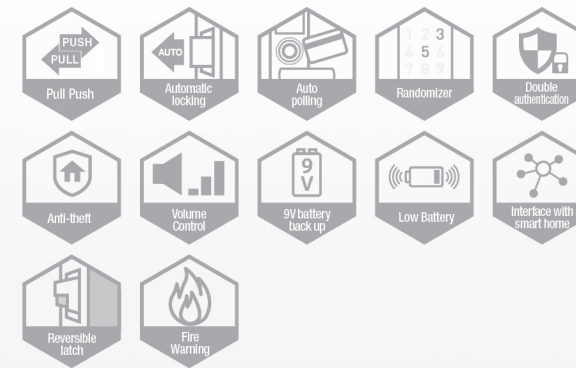

SHS-P718

- Push to enter, pull to exit (the reversed model is also available)
- Ultra fast fingerprint scanning with high accuracy
- Automatic wake up by IR sensor
- User friendly status display on the front panel
- Do-not-disturb mode

Product

Model	Handle type (Inside/Outside)	Mortise		Color
		AML220	AML320	
SHS-P718XMK/EN	Push-Pull	○	-	Black
SHS-P718LMK/EN	Pull-Push	○	-	Black
SHS-P718LMG/EN	Pull-Push	○	-	Gold
SHS-P718LMU/EN	Pull-Push	○	-	Bronze
SHS-P718XBK/EN	Push-Pull	-	○	Black
SHS-P718XBU/EN	Push-Pull	-	○	Bronze
SHS-P718LBK/EN	Pull-Push	-	○	Black
SHS-P718LBG/EN	Pull-Push	-	○	Gold
SHS-P718XBG/EN	Push-Pull	-	○	Bronze
SHS-P718LBU/EN	Pull-Push	-	○	Bronze

Specification

Password	4~12 digit number combination
Fingerprint	Capacity 100 fingerprints (Max.)
RFID Card/Password	Capacity 20 (Max.)
Door thickness	AML220 : 40~60mm
	AML320 : 61~80mm
Power	DC 6V (AA Alkaline batteries) x 8
Battery life	Approximately 12 months (10 times per day on average)
Size	Exterior body : 85x387x61mm
	Interior body : 86x354.8x63mm

SHS-P717

- Push to enter, pull to exit (the reversed model is also available)
- Push to enter, and pull to enter models are available
- Automatic wake up by IR sensor
- User friendly status display on the front panel
- Do-not-disturb mode

Product

Model	Handle type (Inside/Outside)	Mortise		Color
		AML220	AML320	
SHS-P717XMK/EN	Push-Pull	○	-	Black
SHS-P717LMK/EN	Pull-Push	○	-	
SHS-P717LMG/EN	Pull-Push	○	-	Gold
SHS-P717XBK/EN	Push-Pull	-	○	Black
SHS-P717LBK/EN	Pull-Push	-	○	
SHS-P717LBG/EN	Pull-Push	-	○	Gold

Specification