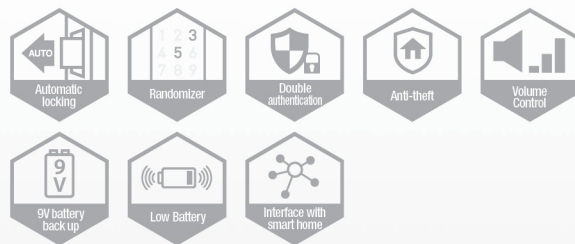

SHS-3321

- Keyless deadbolt lock
- Easy to install with adjustable latch

SHS-1321

- Best selling model
- Blue LED wake-up indicator

Interior body

Product

Model	Lockset		Mechanical override key	Color
	Deadbolt	Rim Lock		
SHS-3321XMK/EN	O	-	O	Black

Specification

Password	4~10 digit number combination
RFID Card/Password	Capacity 100 (Max.)
Door thickness	35~55mm (1.4~2.2")
Power	DC 6V (AA Alkaline batteries) x 4
Battery life	Approximately 12 months (10 times per day on average)
Size	Exterior body : 68x180x36.5mm Interior body : 68x180x38.3mm