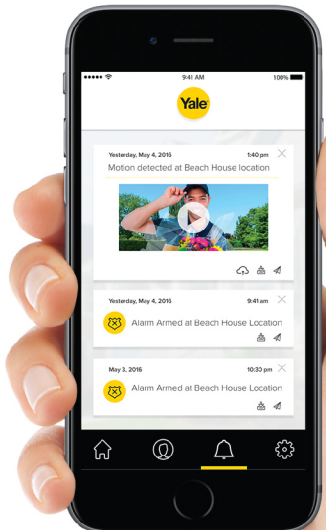

# Look Door Viewer with WiFi

Answer Your Door. Anywhere. Anytime.

## Yale Look App

See and speak to whoever's at your door, from anywhere, using your smartphone.

YRV-WI-619

An ASSA ABLOY Group brand

ASSA ABLOY

# Look Door Viewer with WiFi

### See Visitor History

Scroll through a timeline feed of all the recent activity from your front door. Photos and images save to the Micro SD card with no fees.