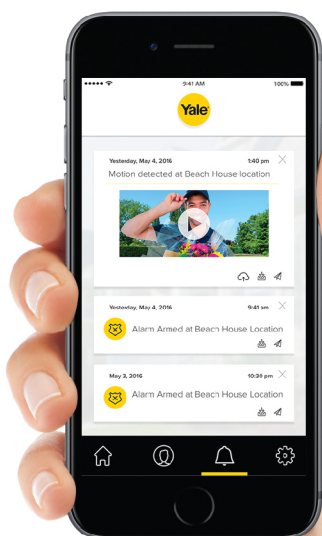

Customize Settings

Easily change your camera, motion detector and notification settings in the app.