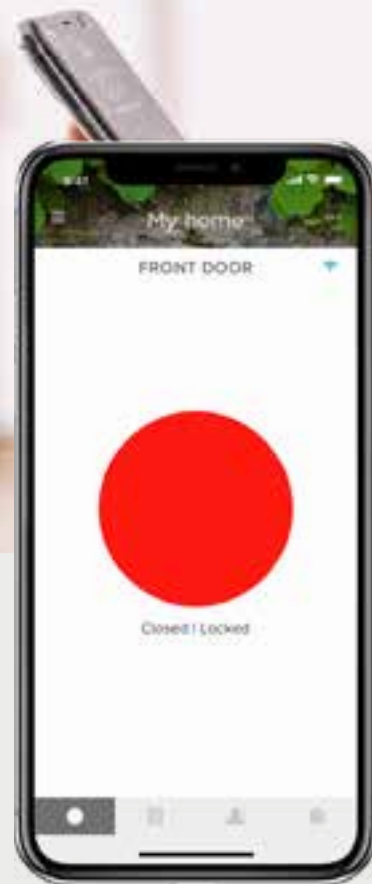

Yale Home Kit

Turn your smartphone into your key. The intuitive Yale Home app lets you manage the access of your home remotely.*

*When used in conjunction with a Yale Connect Wi-Fi Bridge & Yale Home Module

We were there for your grandparents (and probably theirs) and we'll be there for your children.

Today, and every day to come.

The Yale Home functionalities

App control

Lock and unlock your door from your app, anywhere in the world.

DoorSense™ technology

The lock will check the status of the door and tells you if your door is securely closed and locked.

Activity monitoring

See who comes and when with the Activity Feed. Check who unlocked the door and if or when it was actually opened. Set-up alerts to notify when specific people arrive home.