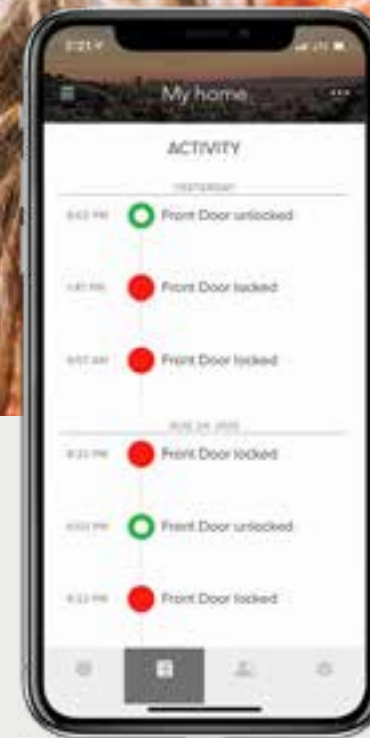

We were there for your grandparents (and probably theirs) and we'll be there for your children.

Today, and every day to come.

The Yale Home functionalities

App control

Lock and unlock your door from your app, anywhere in the world.

DoorSense™ technology

The lock will check the status of the door and tells you if your door is securely closed and locked.

Activity monitoring

See who comes and when with the Activity Feed. Check who unlocked the door and if or when it was actually opened. Set-up alerts to notify when specific people arrive home.

Guest access

Grant unlimited digital keys valid for a few weeks, a few hours, or a few minutes. Never worry about lost or stolen keys again. (App access cannot be copied like a key)

Protection for the home, peace for the mind

Full control from the palm of your hand

Turn your smartphone or Apple Watch into your key. The intuitive Yale Home app for your Android or iOS device lets you manage the access of your home remotely.* You can share access with the people you trust, view activity, and receive notifications.