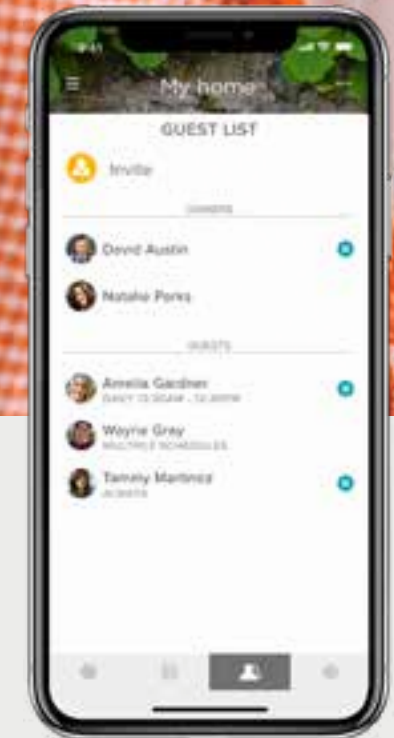

Guest access

Grant unlimited digital keys valid for a few weeks, a few hours, or a few minutes. Never worry about lost or stolen keys again. (App access cannot be copied like a key)