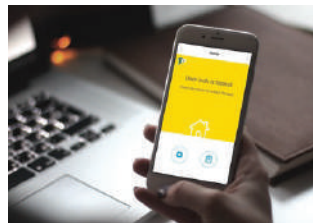

Control from anywhere
Control your smart lock remotely via Yale Wifi Bridge