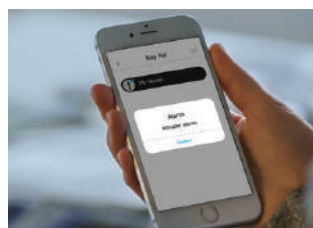

# Yale Link is,

Yale Link is an integrated security solution that controls the opening and closing of doors of the Yale Smart Lock through smartphone application and provides real-time monitoring of the status of smart door locks.

(\* In case of short distance, the door lock and the mobile phone application are connected directly via Bluetooth, and for long distances, it is connected via internet and Yale Link Bridge is available.)

## Features

Features of Yale Link & Wifi Bridge

**Smart Push Notification**  
Receive notification to unlock your door with Yale Link app

**Control from anywhere**  
Control your smart lock remotely via Yale Wifi Bridge

**Real-time push notification**  
Notify you whenever someone unlocked using fingerprint/pin/remote control card/Bluetooth key

**Event history**  
You can check out your lock's event history in the Yale Link app