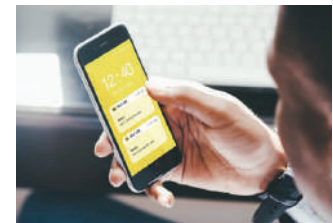

# Yale Link is,

Yale Link is an integrated security solution that controls the opening and closing of doors of the Yale Smart Lock through smartphone application and provides real-time monitoring of the status of smart door locks.

## Features

Features of Yale Link & Wifi Bridge

**Smart Push Notification**  
Receive notification to unlock your door with Yale Link app

**Control from anywhere**  
Control your smart lock remotely via Yale Wifi Bridge

**Real-time push notification**  
Notify you whenever someone unlocked using fingerprint/pin/remote control card/Bluetooth key

**Event history**  
You can check out your lock's event history in the Yale Link app