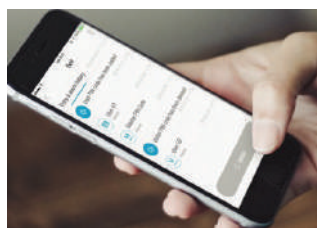

# Yale Link is,

Yale Link is an integrated security solution that controls the opening and closing of doors of the Yale Smart Lock through smartphone application and provides real-time monitoring of the status of smart door locks.

## Features

Features of Yale Link & Wifi Bridge

**Smart Push Notification**  
Receive notification to unlock your door with Yale Link app

**Control from anywhere**  
Control your smart lock remotely via Yale Wifi Bridge

**Real-time push notification**  
Notify you whenever someone unlocked using fingerprint/pin/remote control card/Bluetooth key

**Event history**  
You can check out your lock's event history in the Yale Link app