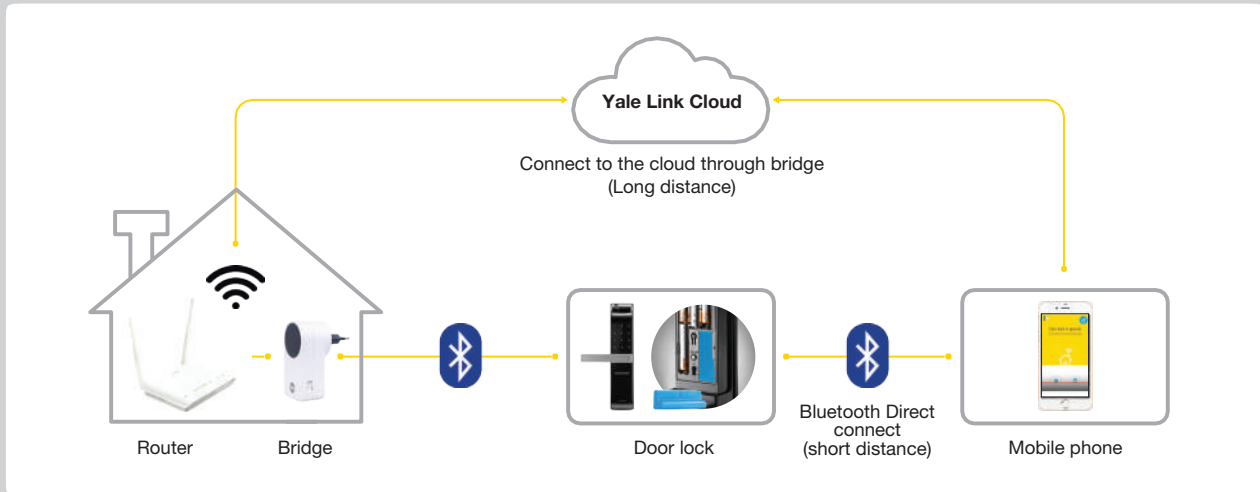

# Yale Link is,

Yale Link is an integrated security solution that controls the opening and closing of doors of the Yale Smart Lock through smartphone application and provides real-time monitoring of the status of smart door locks.

(\* In case of short distance, the door lock and the mobile phone application are connected directly via Bluetooth, and for long distances, it is connected via internet and Yale Link Bridge is available.)

## Features

Features of Yale Link & Wifi Bridge

**Smart Push Notification**  
Receive notification to unlock your door with Yale Link app

**Control from anywhere**  
Control your smart lock remotely via Yale Wifi Bridge